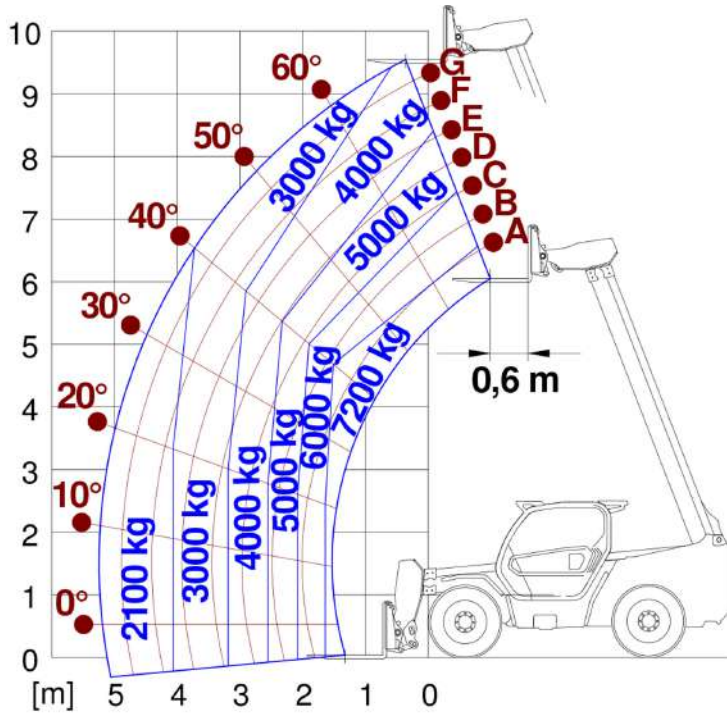

High capacity telehandlers

Panoramic 72.10

**PERFORMANCE AND FEATURES****P72.10PLUS****Performance**

Unladen weight (kg)	11300
Maximum load capacity (kg)	7200
Lift height (m)	9.55
Maximum reach (m)	5.2
Lift height at max. load capacity (m)	6.56
Reach at max. load capacity (m)	2
Load capacity at max. lift height (m)	4000
Load capacity at max. reach (kg)	2100
Boom side-shift (mm)	+/- 250
Frame levelling (%)	+/- 8
Boom section	2

**Powertrain**

Engine	Perkins 904J
Range/Cylinders	3600/4
Engine power (kW/HP)	85,9/115
Anti-pollution technology	Stage V - SCR + DPF + DOC
Reversible Fan	●
Maximum speed (km/h)	40
Fuel tank capacity (l)	140
AdBlue tank capacity (l)	18
Hydrostatic transmission	YES - 2V
EPD	STD
Joystick autoaccelerante	STD
Axles	Drop portal
Reducers	RR 700
Brakes	Dry discs

**Hydraulic**

Hydraulic pump	LS
Delivery / pressure (L / MIN - BAR)	108 - 250
Hydraulic oil tank capacity (l)	100
Auxiliary hydraulic service on boom	●
Rear service line	○

**Cab**

Cab finishing	ECO
ASCS	Full
FOPS II Cab	●
ROPS Cab	●
Controls	Electronic joystick control
Tilting cab	—
Reverse shuttle	Dual reverse

- not available
- standard
- optional

Dimensions

	P72.10PLUS		
A - Length	5480		
C - Wheelbase	2920		
F - Ground clearance	450		
H - Width	2240		
M - Cabin width	1010		
P - Height	2500		
R - Turning radius at wheels	3970		
S - Turning radius at forks	4990		